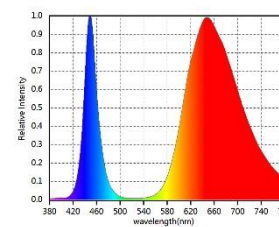

Color options include full spectrum 94 CRI 4000K white, or a chlorophyll-optimized spectrum featuring RedBoost red phosphor technology. Both options feature high PPFD values, providing up to 30 DLI at 6" and 16 hours per day.

**PHOTOMETRIC SPECIFICATIONS**

<b>4000K Light Output:</b>	12,500 lumens / 223 μmol	<b>4000K PPFD @ 6"</b>	664 μmol/m <sup>2</sup> /s
<b>RedBoost Light Output:</b>	2,805 lumens / 171 μmol	<b>4000K PPFD @ 12"</b>	334 μmol/m <sup>2</sup> /s
<b>4000K Color:</b>	4000K CCT White (94 CRI)	<b>RedBoost PPFD @ 6"</b>	514 μmol/m <sup>2</sup> /s
<b>RedBoost Color:</b>	450 nm + 650 nm red phosphor	<b>RedBoost PPFD @ 12"</b>	256 μmol/m <sup>2</sup> /s
<b>Light distribution:</b>	120 degrees	<b>Lifetime (L70):</b>	50,000 hours

**MECHANICAL SPECIFICATIONS**

<b>Length:</b>	22.05 in (560 mm)
<b>Width:</b>	11.02 in (280 mm)
<b>Height:</b>	0.08 in (2.0 mm)
<b>Weight:</b>	2.30 lbs (1.05 kg)

**PART NUMBERS AND ORDERING**

<b>4000K:</b>	2020.40
<b>RedBoost:</b>	2020.RB

**SPECTRAL POWER DISTRIBUTION DATA**

4000K White

RedBoost