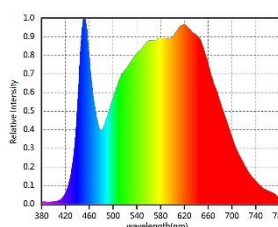

Color options include full spectrum 94 CRI 4000K white, or a chlorophyll-optimized spectrum featuring RedBoost red phosphor technology. Both options feature high PPFD values, providing up to 30 DLI at 6" and 16 hours per day.

**PHOTOMETRIC SPECIFICATIONS**

<b>4000K Light Output:</b>	12,500 lumens / 223 μmol	<b>4000K PPFD @ 6"</b>	664 μmol/m <sup>2</sup> /s
<b>RedBoost Light Output:</b>	2,805 lumens / 171 μmol	<b>4000K PPFD @ 12"</b>	334 μmol/m <sup>2</sup> /s
<b>4000K Color:</b>	4000K CCT White (94 CRI)	<b>RedBoost PPFD @ 6"</b>	514 μmol/m <sup>2</sup> /s
<b>RedBoost Color:</b>	450 nm + 650 nm red phosphor	<b>RedBoost PPFD @ 12"</b>	256 μmol/m <sup>2</sup> /s
<b>Light distribution:</b>	120 degrees	<b>Lifetime (L70):</b>	50,000 hours

**SPECTRAL POWER DISTRIBUTION DATA**

4000K White

RedBoost