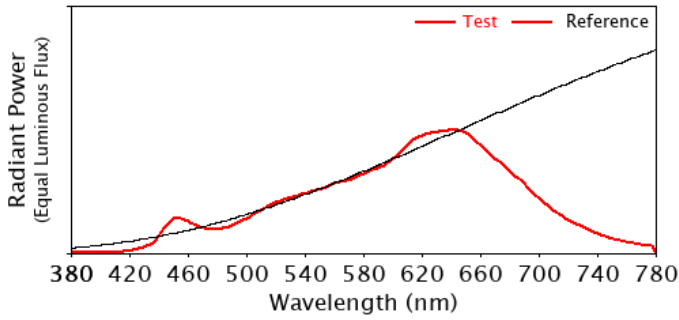

IES TM-30-18 Color Rendition Report

Source: Spectrum Genius Cloud Platform

Manufacturer: Waveform Lighting, LLC

Date: 2/9/2022

Model: A19 4005C.27

Notes:

x 0.4614
y 0.4084
u' 0.2645
v' 0.5267

CIE 13.3-1995

(CRI)

R_a 98

R_g 90

Colors are for visual orientation purposes only.