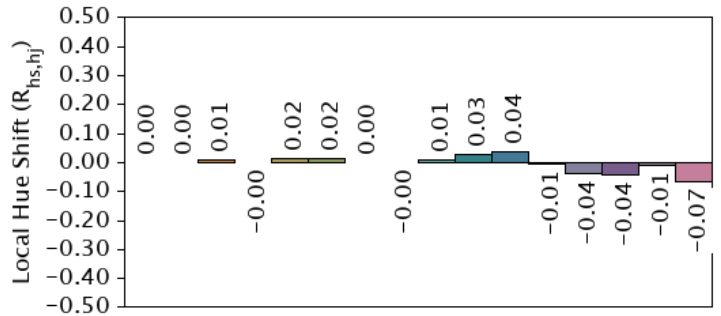

IES TM-30-18 Color Rendition Report

Source: Spectrum Genius Cloud Platform

Manufacturer: Waveform Lighting, LLC

Date: 2/9/2022

Model: A19 4005C.27

Notes:

x 0.4614
y 0.4084
u' 0.2645
v' 0.5267

CIE 13.3-1995

(CRI)

R_a 98

R_g 90

Colors are for visual orientation purposes only.