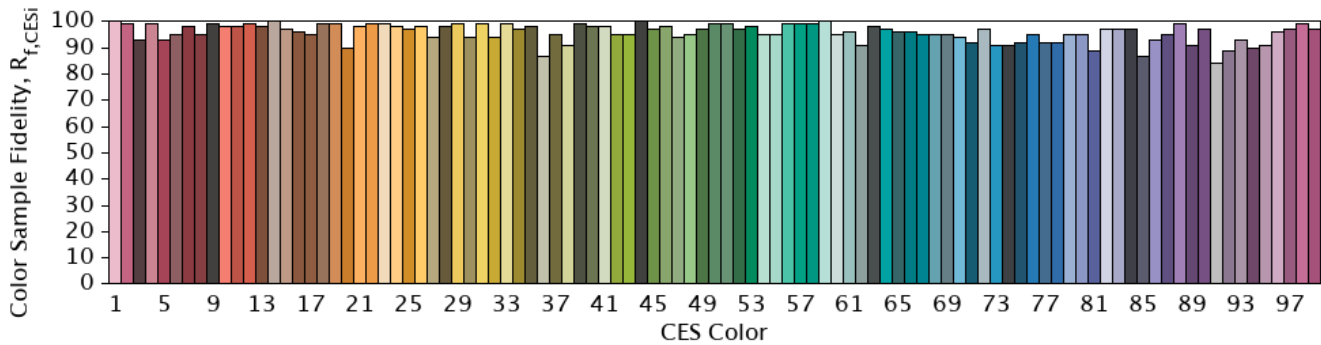

IES TM-30-18 Color Rendition Report

Source: Spectrum Genius Cloud Platform

Manufacturer: Waveform Lighting, LLC

Date: 2/9/2022

Model: A19 4005C.27

Notes:

x 0.4614
y 0.4084
u' 0.2645
v' 0.5267

CIE 13.3-1995

(CRI)

R_a 98

R_g 90

Colors are for visual orientation purposes only.