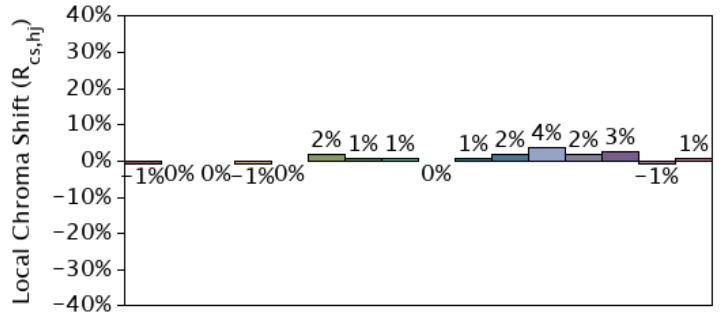

IES TM-30-18 Color Rendition Report

Source: Spectrum Genius Cloud Platform

Manufacturer: Waveform Lighting, LLC

Date: 2/9/2022

Model: A19 4005C.27

Notes:

x 0.4614
y 0.4084
u' 0.2645
v' 0.5267

CIE 13.3-1995

(CRI)

R_a 98

R_g 90

Colors are for visual orientation purposes only.