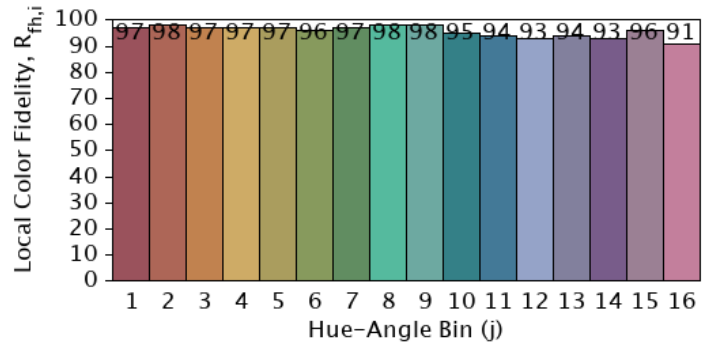

IES TM-30-18 Color Rendition Report

Source: Spectrum Genius Cloud Platform

Manufacturer: Waveform Lighting, LLC

Date: 2/9/2022

Model: A19 4005C.27

Notes:

x 0.4614
y 0.4084
u' 0.2645
v' 0.5267

CIE 13.3-1995

(CRI)

R_a 98

R_g 90

Colors are for visual orientation purposes only.