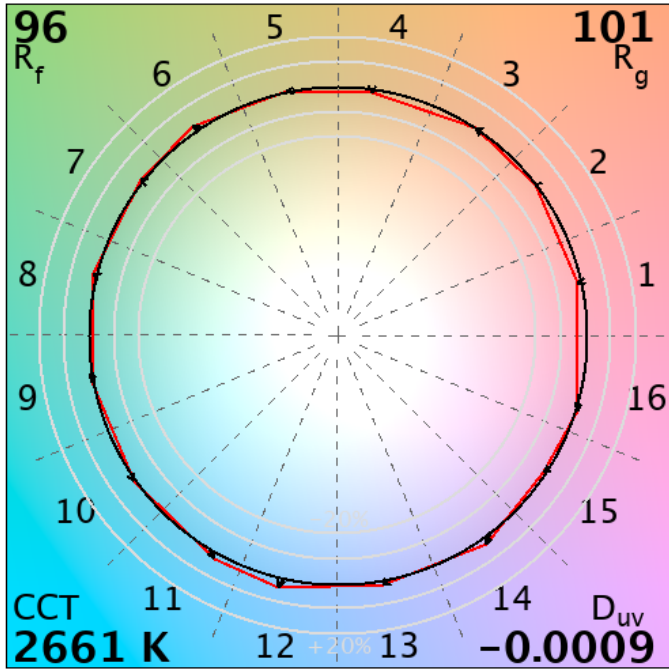

IES TM-30-18 Color Rendition Report

Source: Spectrum Genius Cloud Platform

Manufacturer: Waveform Lighting, LLC

Date: 2/9/2022

Model: A19 4005C.27

Notes:

x 0.4614
y 0.4084
u' 0.2645
v' 0.5267

CIE 13.3-1995

(CRI)

R_a 98

R_g 90

Colors are for visual orientation purposes only.