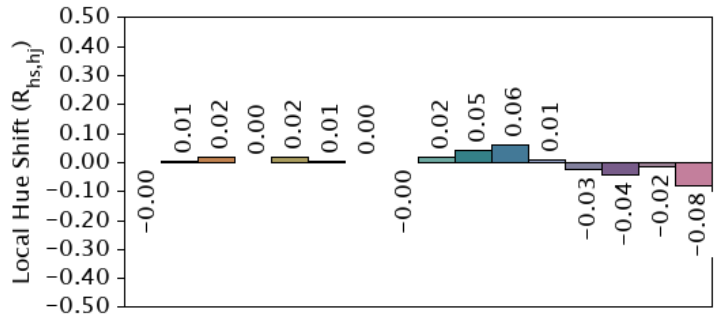

IES TM-30-18 Color Rendition Report

Source: Spectrum Genius Cloud Platform

Manufacturer: Waveform Lighting, LLC

Date: 2/9/2022

Model: A19 4005C.30

Notes:

x 0.4403
 y 0.4044
 u' 0.2526
 v' 0.5220

CIE 13.3-1995
 (CRI)
 R_a 97
 R_g 86

Colors are for visual orientation purposes only.