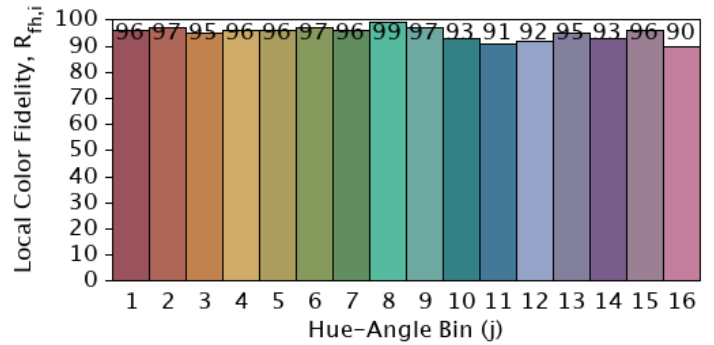

IES TM-30-18 Color Rendition Report

Source: Spectrum Genius Cloud Platform

Manufacturer: Waveform Lighting, LLC

Date: 2/9/2022

Model: A19 4005C.30

Notes:

x 0.4403
 y 0.4044
 u' 0.2526
 v' 0.5220

CIE 13.3-1995
 (CRI)
 R_a 97
 R_g 86

Colors are for visual orientation purposes only.