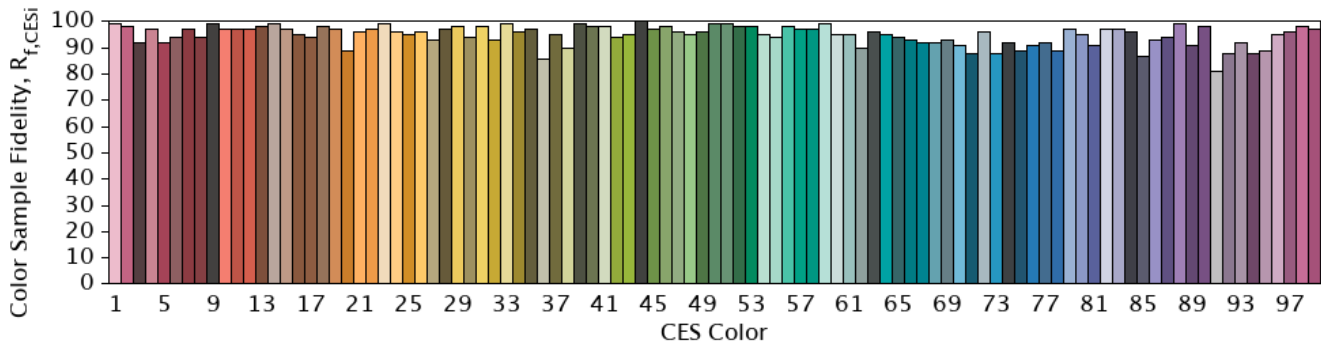

IES TM-30-18 Color Rendition Report

Source: Spectrum Genius Cloud Platform

Manufacturer: Waveform Lighting, LLC

Date: 2/9/2022

Model: A19 4005C.30

Notes:

x 0.4403
 y 0.4044
 u' 0.2526
 v' 0.5220

CIE 13.3-1995
 (CRI)
 R_a 97
 R_g 86

Colors are for visual orientation purposes only.