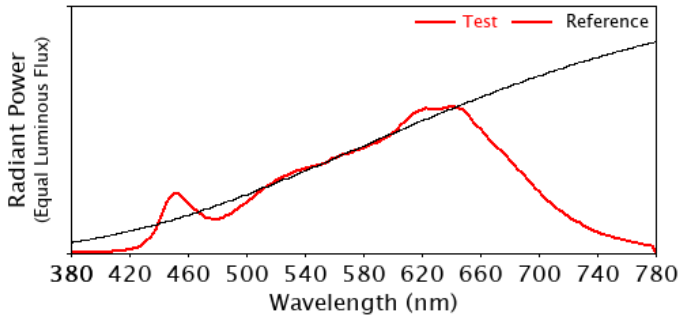

IES TM-30-18 Color Rendition Report

Source: Spectrum Genius Cloud Platform

Manufacturer: Waveform Lighting, LLC

Date: 2/9/2022

Model: A19 4005C.30

Notes:

x 0.4403
 y 0.4044
 u' 0.2526
 v' 0.5220

CIE 13.3-1995
 (CRI)
 R_a 97
 R_g 86

Colors are for visual orientation purposes only.