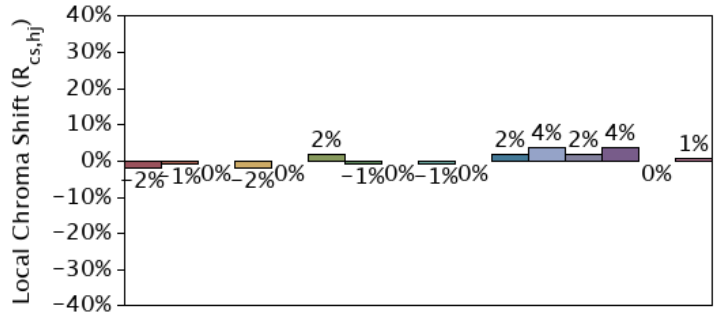

IES TM-30-18 Color Rendition Report

Source: Spectrum Genius Cloud Platform

Manufacturer: Waveform Lighting, LLC

Date: 2/9/2022

Model: A19 4005C.30

Notes:

x 0.4403
 y 0.4044
 u' 0.2526
 v' 0.5220

CIE 13.3-1995
 (CRI)
 R_a 97
 R_g 86

Colors are for visual orientation purposes only.