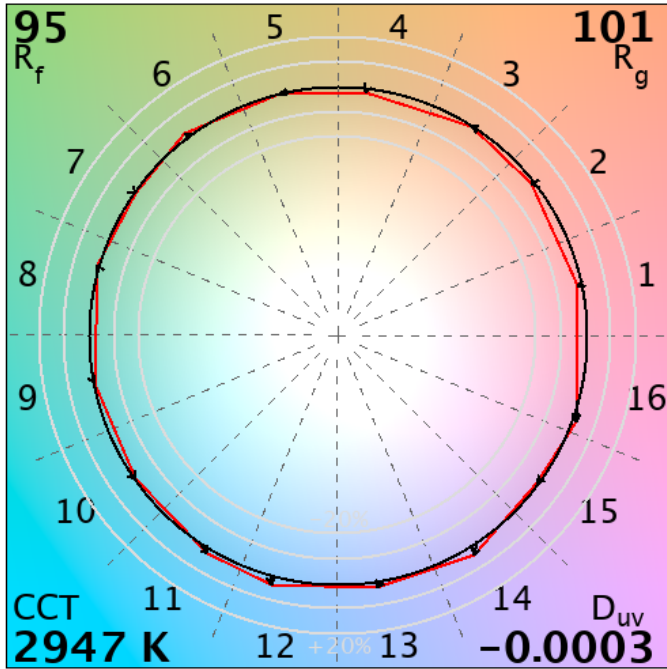

IES TM-30-18 Color Rendition Report

Source: Spectrum Genius Cloud Platform

Manufacturer: Waveform Lighting, LLC

Date: 2/9/2022

Model: A19 4005C.30

Notes:

x 0.4403
 y 0.4044
 u' 0.2526
 v' 0.5220

CIE 13.3-1995
 (CRI)
 R_a 97
 R_g 86

Colors are for visual orientation purposes only.