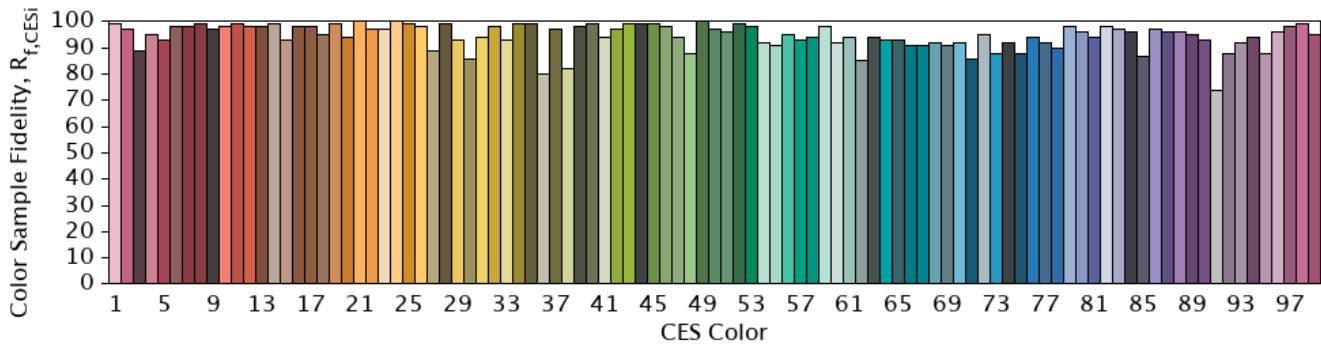

IES TM-30-18 Color Rendition Report

Source: Spectrum Genius Cloud Platform

Manufacturer: Waveform Lighting, LLC

Date: 2/9/2022

Model: A19 4005C.40

Notes:

x 0.3890
y 0.3804
u' 0.2293
v' 0.5044

CIE 13.3-1995
(CRI)
R_a 98
R_g 97

Colors are for visual orientation purposes only.