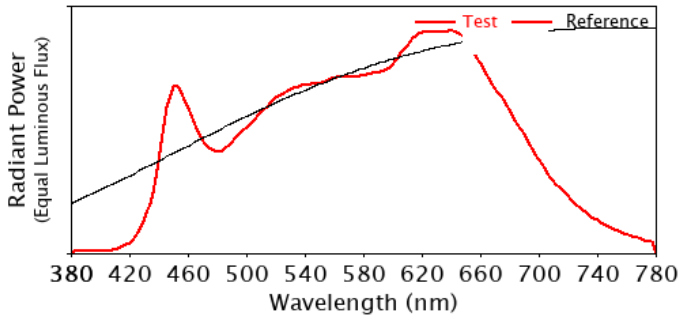

IES TM-30-18 Color Rendition Report

Source: Spectrum Genius Cloud Platform

Manufacturer: Waveform Lighting, LLC

Date: 2/9/2022

Model: A19 4005C.40

Notes:

x 0.3890
y 0.3804
u' 0.2293
v' 0.5044

CIE 13.3-1995
(CRI)
R_a 98
R_g 97

Colors are for visual orientation purposes only.