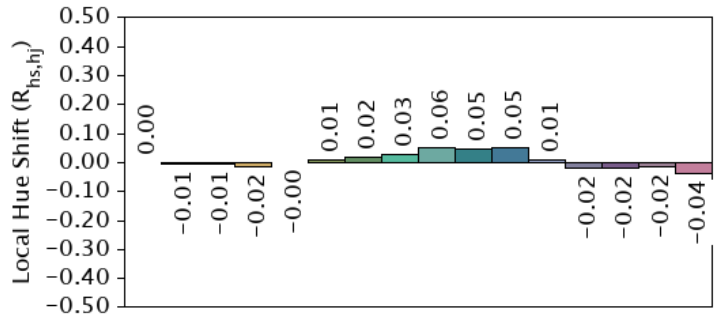

IES TM-30-18 Color Rendition Report

Source: Spectrum Genius Cloud Platform

Manufacturer: Waveform Lighting, LLC

Date: 2/9/2022

Model: A19 4005C.40

Notes:

x 0.3890
y 0.3804
u' 0.2293
v' 0.5044

CIE 13.3-1995
(CRI)
R_a 98
R_g 97

Colors are for visual orientation purposes only.