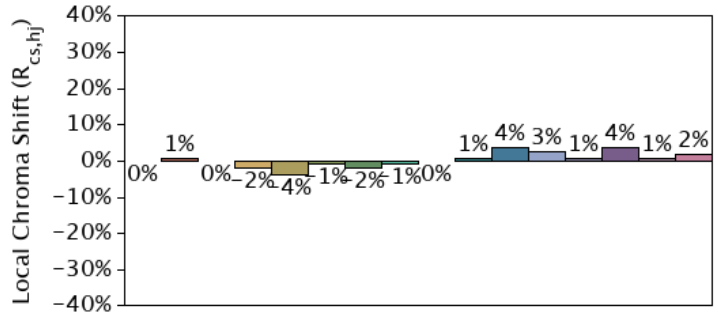

IES TM-30-18 Color Rendition Report

Source: Spectrum Genius Cloud Platform

Manufacturer: Waveform Lighting, LLC

Date: 2/9/2022

Model: A19 4005C.40

Notes:

x 0.3890
y 0.3804
u' 0.2293
v' 0.5044

CIE 13.3-1995
(CRI)
R_a 98
R_g 97

Colors are for visual orientation purposes only.