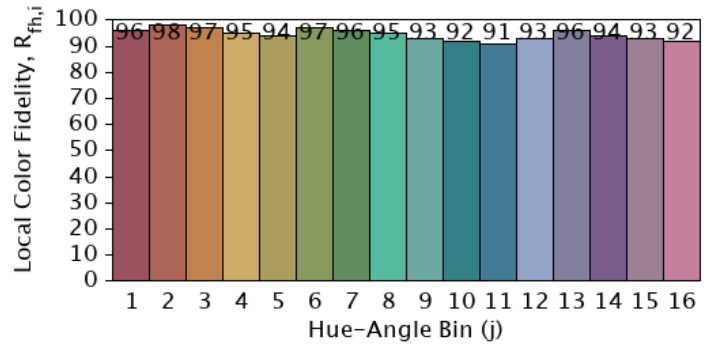

IES TM-30-18 Color Rendition Report

Source: Spectrum Genius Cloud Platform

Manufacturer: Waveform Lighting, LLC

Date: 2/9/2022

Model: A19 4005C.40

Notes:

x 0.3890
y 0.3804
u' 0.2293
v' 0.5044

CIE 13.3-1995
(CRI)
R_a 98
R_g 97

Colors are for visual orientation purposes only.