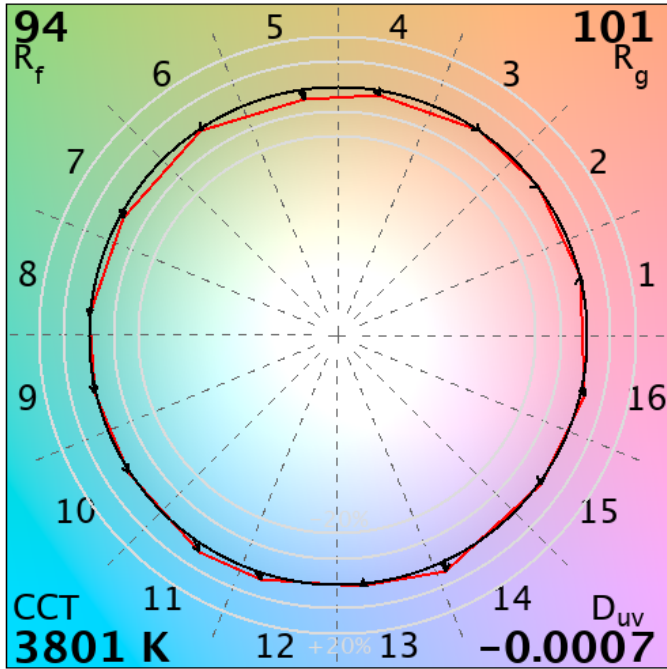

IES TM-30-18 Color Rendition Report

Source: Spectrum Genius Cloud Platform

Manufacturer: Waveform Lighting, LLC

Date: 2/9/2022

Model: A19 4005C.40

Notes:

x 0.3890
y 0.3804
u' 0.2293
v' 0.5044

CIE 13.3-1995
(CRI)
R_a 98
R_g 97

Colors are for visual orientation purposes only.