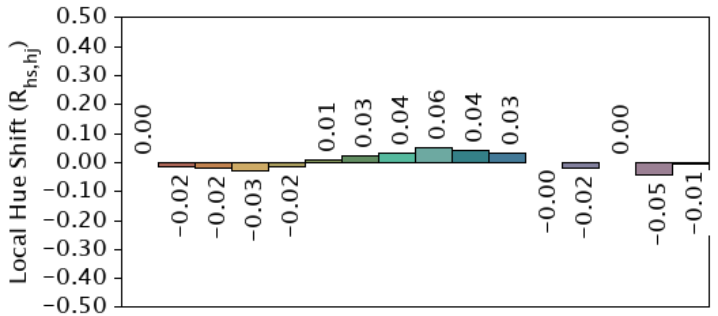

IES TM-30-18 Color Rendition Report

Source: Spectrum Genius Cloud Platform

Manufacturer: Waveform Lighting, LLC

Date: 2/9/2022

Model: A19 4005C.50

Notes:

x 0.3558
y 0.3669
u' 0.2127
v' 0.4935

CIE 13.3-1995
(CRI)
R_a 97
R_g 89

Colors are for visual orientation purposes only.