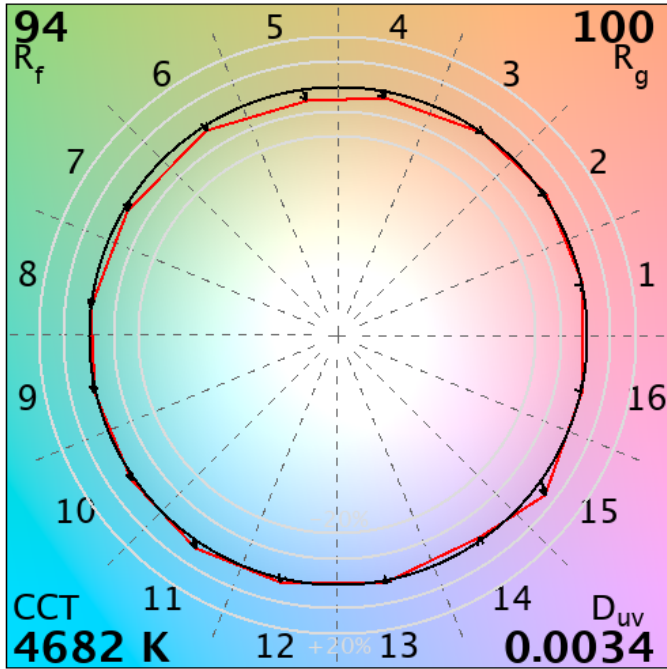

IES TM-30-18 Color Rendition Report

Source: Spectrum Genius Cloud Platform

Manufacturer: Waveform Lighting, LLC

Date: 2/9/2022

Model: A19 4005C.50

Notes:

x 0.3558
y 0.3669
u' 0.2127
v' 0.4935

CIE 13.3-1995
(CRI)
R_a 97
R_g 89

Colors are for visual orientation purposes only.