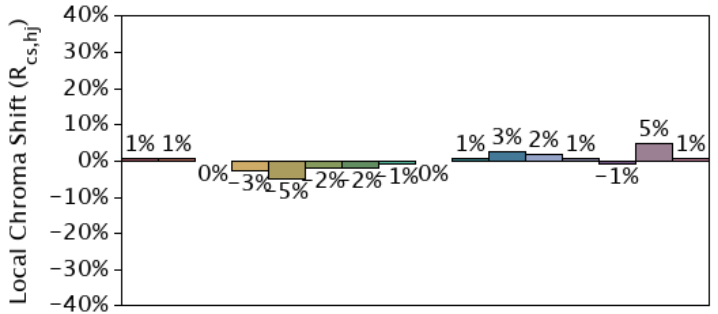

IES TM-30-18 Color Rendition Report

Source: Spectrum Genius Cloud Platform

Manufacturer: Waveform Lighting, LLC

Date: 2/9/2022

Model: A19 4005C.50

Notes:

x 0.3558
y 0.3669
u' 0.2127
v' 0.4935

CIE 13.3-1995
(CRI)
R_a 97
R_g 89

Colors are for visual orientation purposes only.