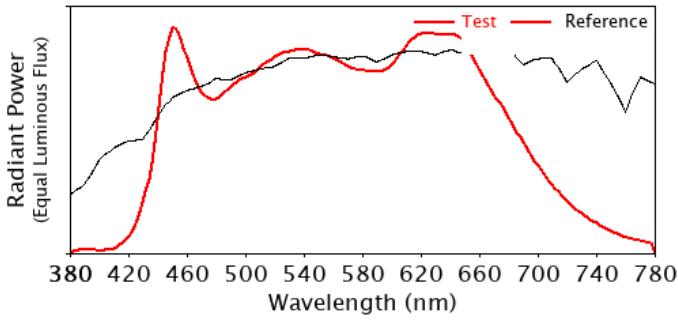

IES TM-30-18 Color Rendition Report

Source: Spectrum Genius Cloud Platform

Manufacturer: Waveform Lighting, LLC

Date: 2/9/2022

Model: A19 4005C.50

Notes:

x 0.3558
y 0.3669
u' 0.2127
v' 0.4935

CIE 13.3-1995
(CRI)
R_a 97
R_g 89

Colors are for visual orientation purposes only.