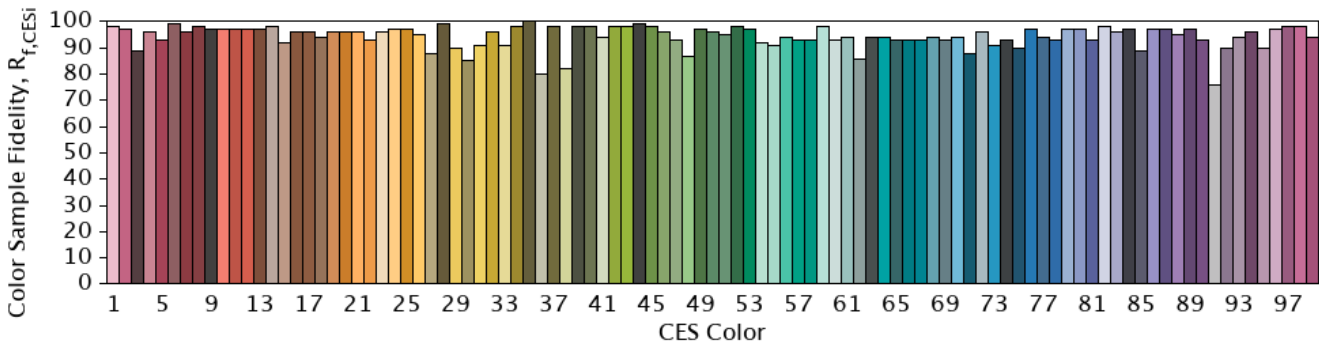

IES TM-30-18 Color Rendition Report

Source: Spectrum Genius Cloud Platform

Manufacturer: Waveform Lighting, LLC

Date: 2/9/2022

Model: A19 4005C.50

Notes:

x 0.3558
y 0.3669
u' 0.2127
v' 0.4935

CIE 13.3-1995
(CRI)
R_a 97
R_g 89

Colors are for visual orientation purposes only.