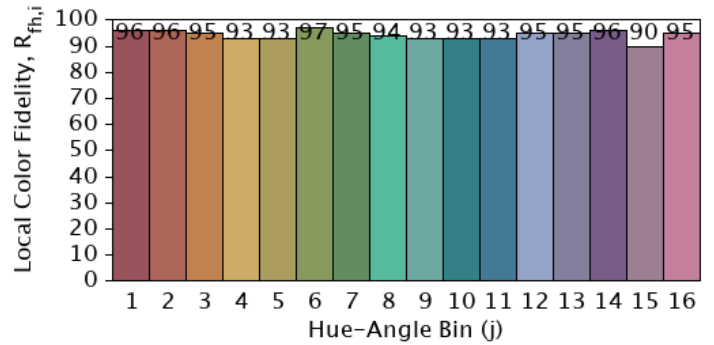

IES TM-30-18 Color Rendition Report

Source: Spectrum Genius Cloud Platform

Manufacturer: Waveform Lighting, LLC

Date: 2/9/2022

Model: A19 4005C.50

Notes:

x 0.3558
y 0.3669
u' 0.2127
v' 0.4935

CIE 13.3-1995
(CRI)
R_a 97
R_g 89

Colors are for visual orientation purposes only.