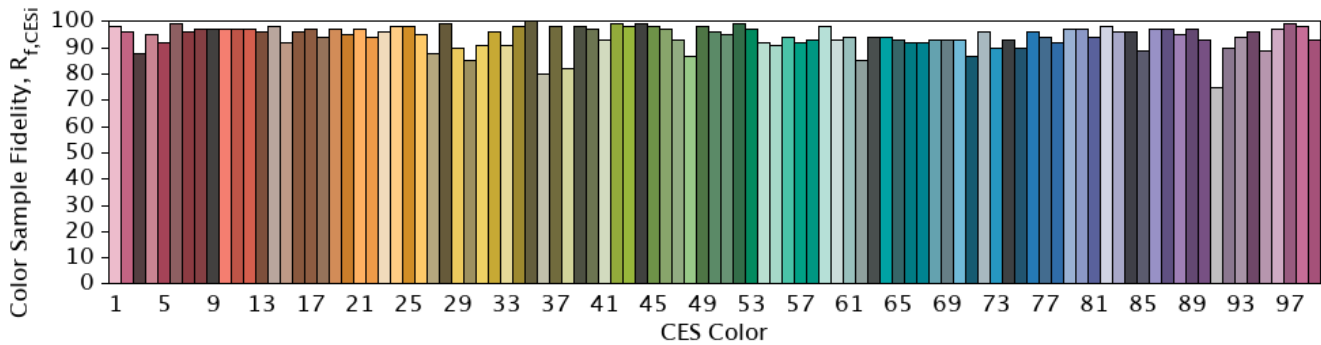

IES TM-30-18 Color Rendition Report

Source: Spectrum Genius Cloud Platform

Manufacturer: Waveform Lighting, LLC

Date: 2/9/2022

Model: A19 4005C.56

Notes:

x 0.3403
y 0.3545
u' 0.2071
v' 0.4853

CIE 13.3-1995
(CRI)
 R_a 97
 R_g 89

Colors are for visual orientation purposes only.