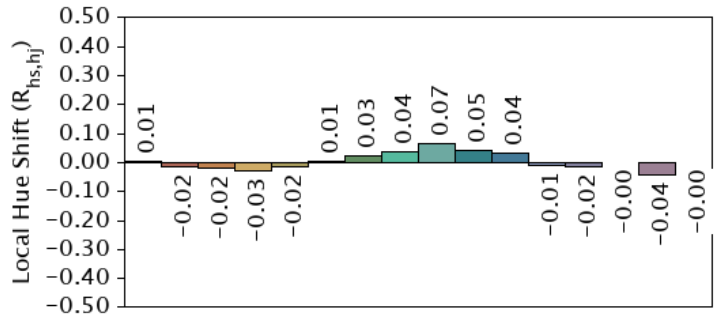

IES TM-30-18 Color Rendition Report

Source: Spectrum Genius Cloud Platform

Manufacturer: Waveform Lighting, LLC

Date: 2/9/2022

Model: A19 4005C.56

Notes:

x 0.3403
y 0.3545
u' 0.2071
v' 0.4853

CIE 13.3-1995
(CRI)
 R_a 97
 R_g 89

Colors are for visual orientation purposes only.