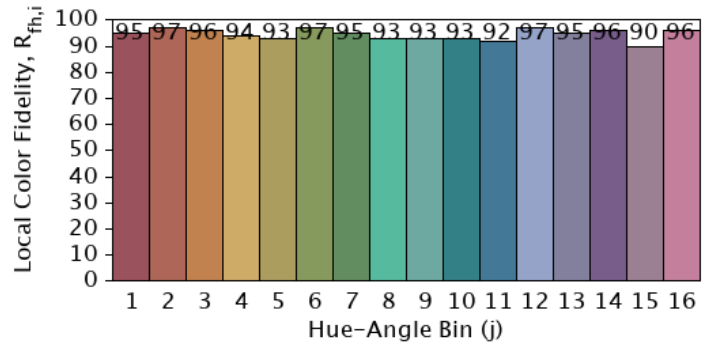

IES TM-30-18 Color Rendition Report

Source: Spectrum Genius Cloud Platform

Manufacturer: Waveform Lighting, LLC

Date: 2/9/2022

Model: A19 4005C.56

Notes:

x 0.3403
y 0.3545
u' 0.2071
v' 0.4853

CIE 13.3-1995
(CRI)
 R_a 97
 R_g 89

Colors are for visual orientation purposes only.