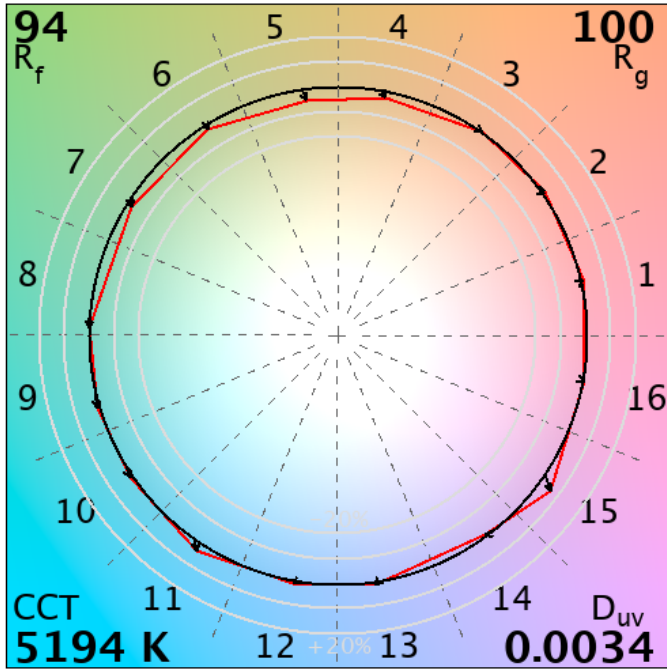

IES TM-30-18 Color Rendition Report

Source: Spectrum Genius Cloud Platform

Manufacturer: Waveform Lighting, LLC

Date: 2/9/2022

Model: A19 4005C.56

Notes:

x 0.3403
y 0.3545
u' 0.2071
v' 0.4853

CIE 13.3-1995
(CRI)
 R_a 97
 R_g 89

Colors are for visual orientation purposes only.