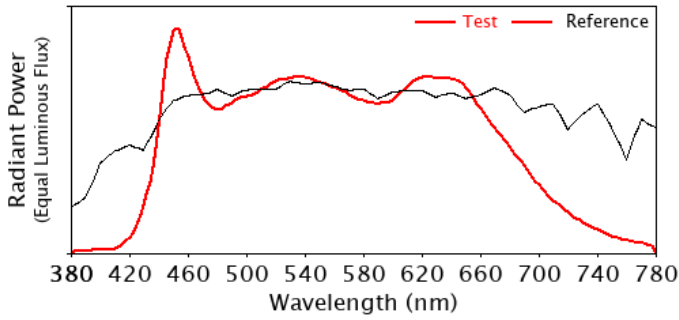

IES TM-30-18 Color Rendition Report

Source: Spectrum Genius Cloud Platform

Manufacturer: Waveform Lighting, LLC

Date: 2/9/2022

Model: A19 4005C.56

Notes:

x 0.3403
y 0.3545
u' 0.2071
v' 0.4853

CIE 13.3-1995
(CRI)
 R_a 97
 R_g 89

Colors are for visual orientation purposes only.