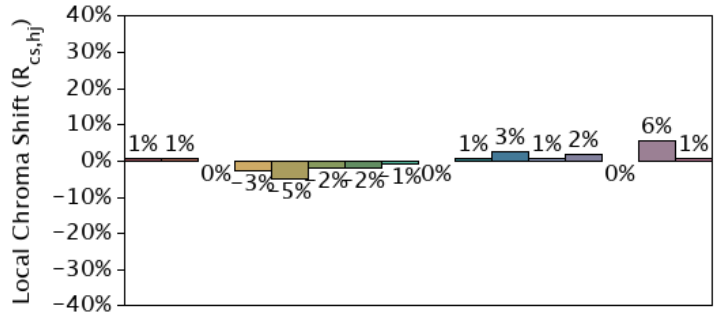

IES TM-30-18 Color Rendition Report

Source: Spectrum Genius Cloud Platform

Manufacturer: Waveform Lighting, LLC

Date: 2/9/2022

Model: A19 4005C.56

Notes:

x 0.3403
y 0.3545
u' 0.2071
v' 0.4853

CIE 13.3-1995
(CRI)
 R_a 97
 R_g 89

Colors are for visual orientation purposes only.