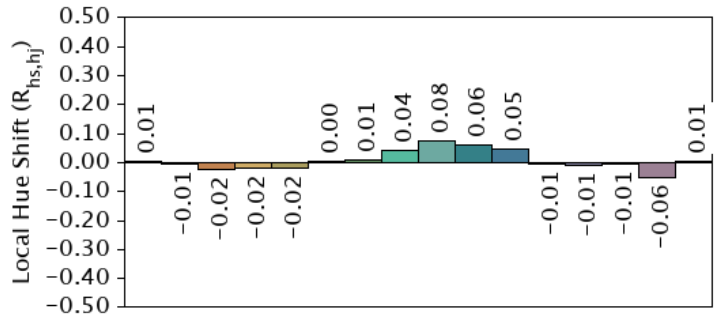

# IES TM-30-18 Color Rendition Report

**Source:** Spectrum Genius Cloud Platform

**Manufacturer:** Waveform Lighting, LLC

**Date:** 2/9/2022

**Model:** A19 4005C.65

**Notes:**

x 0.3193  
 y 0.3349  
 u' 0.2001  
 v' 0.4724

**CIE 13.3-1995**  
 (CRI)  
 R<sub>a</sub> 98  
 R<sub>g</sub> 89

Colors are for visual orientation purposes only.