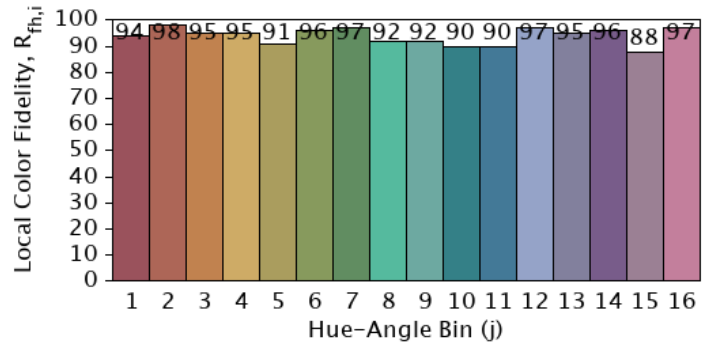

# IES TM-30-18 Color Rendition Report

**Source:** Spectrum Genius Cloud Platform

**Manufacturer:** Waveform Lighting, LLC

**Date:** 2/9/2022

**Model:** A19 4005C.65

**Notes:**

x 0.3193  
 y 0.3349  
 u' 0.2001  
 v' 0.4724

**CIE 13.3-1995**  
 (CRI)  
 R<sub>a</sub> 98  
 R<sub>g</sub> 89

Colors are for visual orientation purposes only.