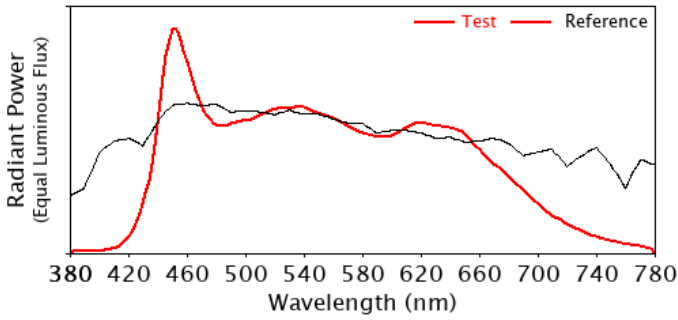

# IES TM-30-18 Color Rendition Report

**Source:** Spectrum Genius Cloud Platform

**Manufacturer:** Waveform Lighting, LLC

**Date:** 2/9/2022

**Model:** A19 4005C.65

**Notes:**

x 0.3193  
 y 0.3349  
 u' 0.2001  
 v' 0.4724

**CIE 13.3-1995**  
 (CRI)  
 R<sub>a</sub> 98  
 R<sub>g</sub> 89

Colors are for visual orientation purposes only.