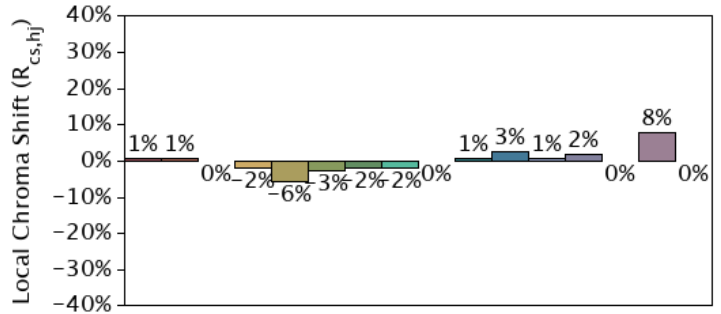

# IES TM-30-18 Color Rendition Report

**Source:** Spectrum Genius Cloud Platform

**Manufacturer:** Waveform Lighting, LLC

**Date:** 2/9/2022

**Model:** A19 4005C.65

**Notes:**

x 0.3193  
 y 0.3349  
 u' 0.2001  
 v' 0.4724

**CIE 13.3-1995**  
 (CRI)  
 R<sub>a</sub> 98  
 R<sub>g</sub> 89

Colors are for visual orientation purposes only.