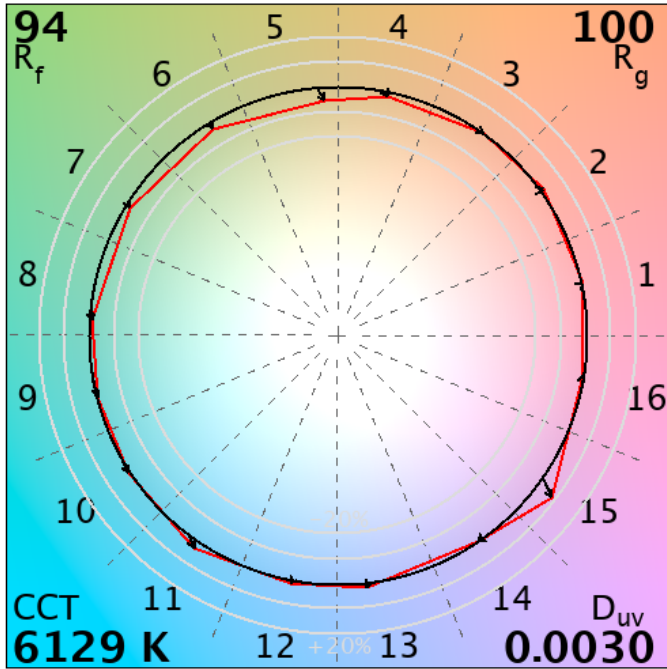

# IES TM-30-18 Color Rendition Report

**Source:** Spectrum Genius Cloud Platform

**Manufacturer:** Waveform Lighting, LLC

**Date:** 2/9/2022

**Model:** A19 4005C.65

**Notes:**

x 0.3193  
 y 0.3349  
 u' 0.2001  
 v' 0.4724

**CIE 13.3-1995**  
 (CRI)  
 R<sub>a</sub> 98  
 R<sub>g</sub> 89

Colors are for visual orientation purposes only.