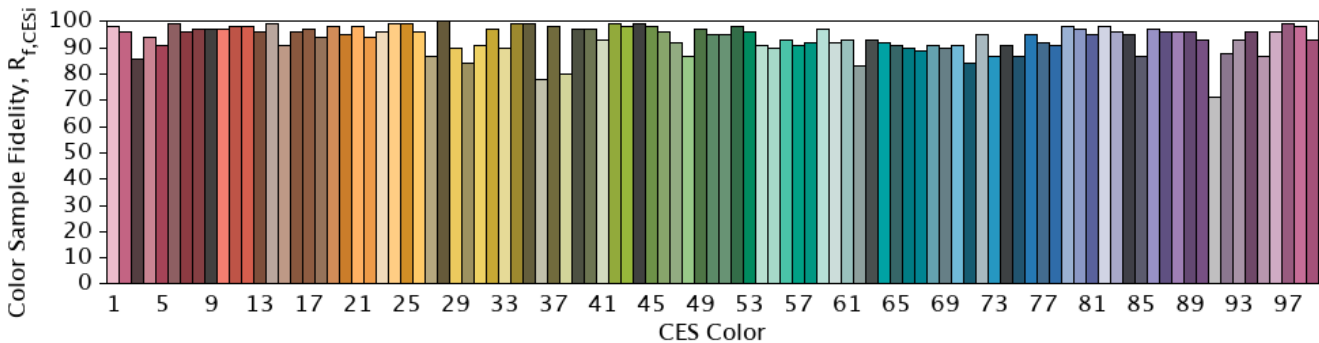

# IES TM-30-18 Color Rendition Report

**Source:** Spectrum Genius Cloud Platform

**Manufacturer:** Waveform Lighting, LLC

**Date:** 2/9/2022

**Model:** A19 4005C.65

**Notes:**

x 0.3193  
 y 0.3349  
 u' 0.2001  
 v' 0.4724

**CIE 13.3-1995**  
 (CRI)  
 R<sub>a</sub> 98  
 R<sub>g</sub> 89

Colors are for visual orientation purposes only.