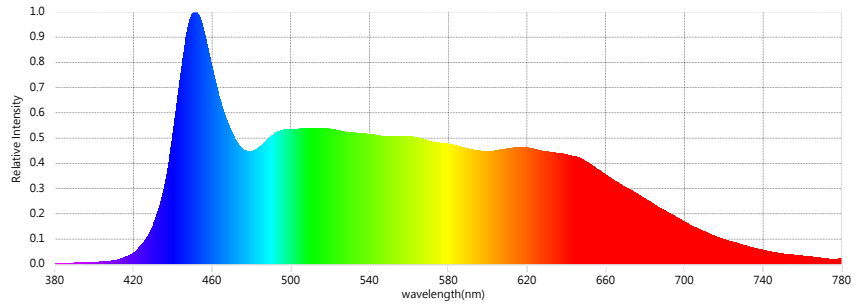

Product information and test conditions

Name	T8 Flicker Free	
Time	2019-12-11 11:02:58(Time-zone GMT+8)	
Manufacturer	Waveform Lighting	
User	Waveform Lighting (hello@waveformlighting.com)	
Temperature(°C)	Humidity(%)	Distance(m)

Parameters

CIE_x	0.3134
CIE_y	0.3262
CIE_u'	0.1994
CIE_v'	0.4669
CCT	6491 K
CRI (Ra)(R1~R8)	98
CQS	96
TLCI(Qa)	99
GAI	99
TM-30-15 Rf	93
TM-30-15 Rg	100
Illuminance	6,149 lux
Foot Candle	571.2 fc
λ_p	450 nm
Flicker Percentage	2 %
Flicker Index	0.00
Flicker Frequency	121 Hz

Spectrum

CIE 1931